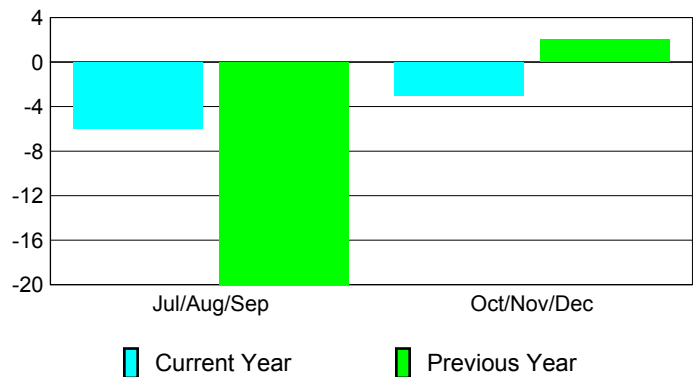

Comparison of Membership Gain/Loss

Current Year Compared to the Previous Year